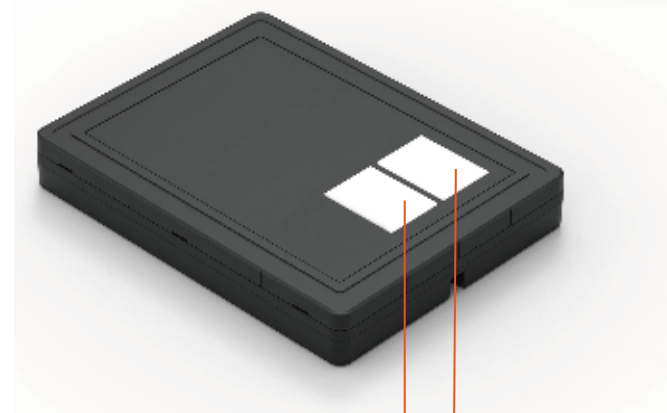

- Bluetooth
- Power supply