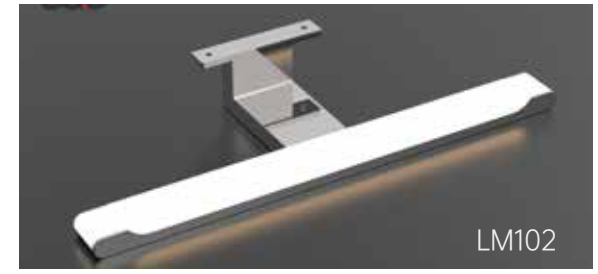

Mirror Lamp