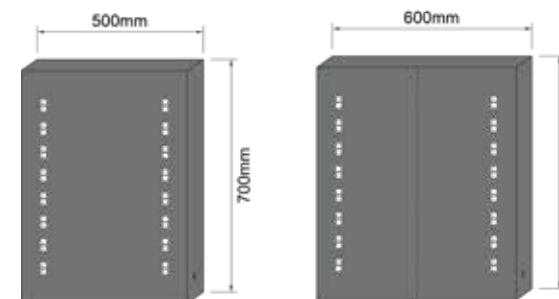

Size:500*700*120mm

Size:600*700*120mm