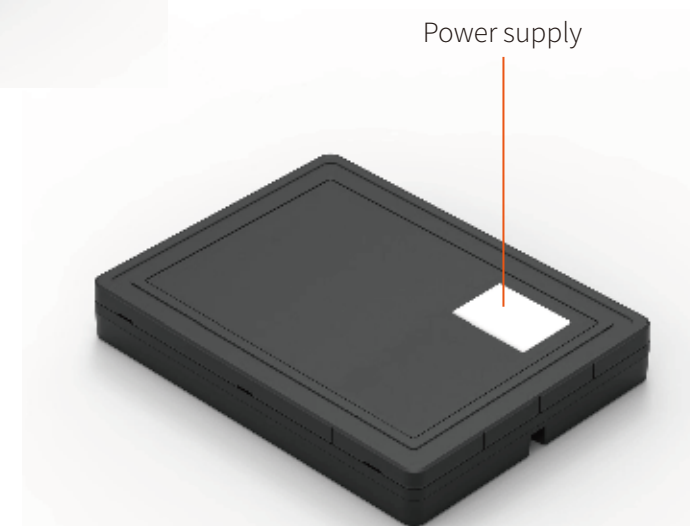

Real Project

LED BATHROOM MIRROR

- Power sup
- Bluetooth
- Anti-Fog

- Bluetooth
- Power supply

- Power supply

Controller

MIRROR CABINET

LM2001