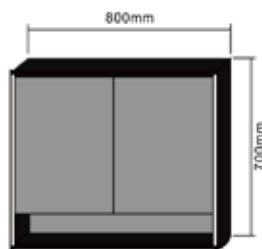

Size:800*700*135mm