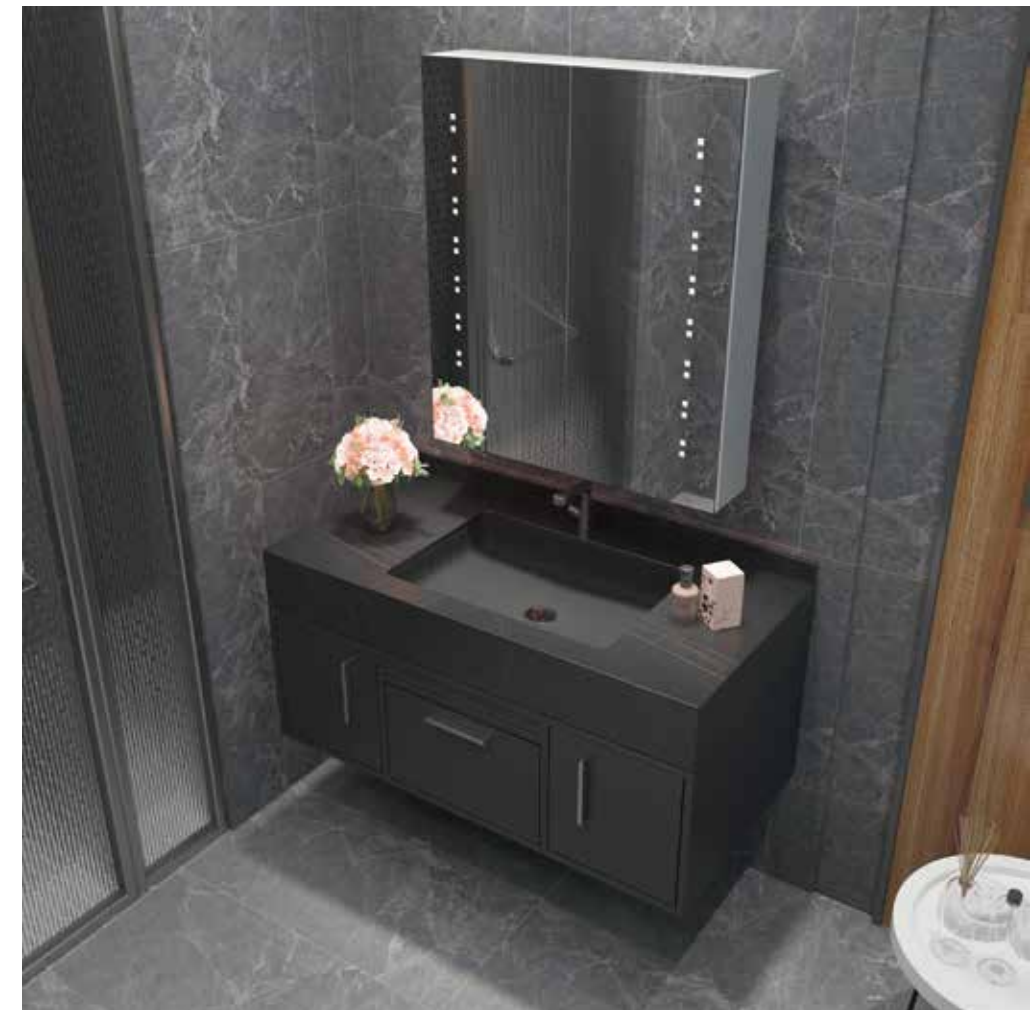

Size:500*700*120mm

Size:600*700*120mm