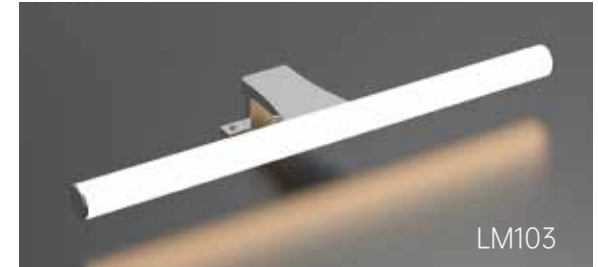

Mirror Lamp