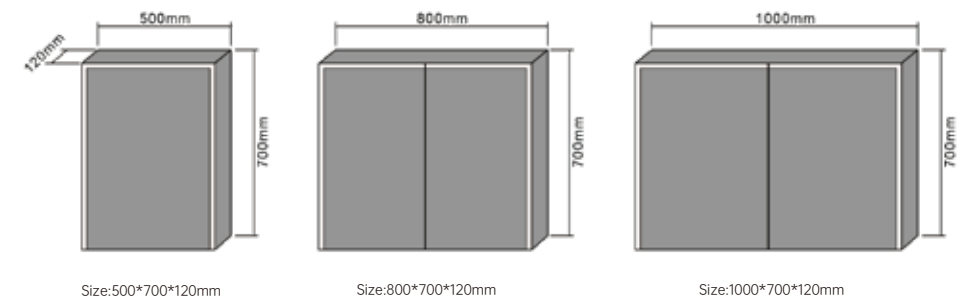

LM2006

LED BATHROOM MIRROR

Bathroom Mirror Cabinet Double
sided mirrored door
With aluminum shelves
With inside socket
IP44 Rated

Size:440*640*120mm

Size:840*640*120mm

MIRROR LAMP

LM002

Model	Surface	Size	Power	MOQ(pcs)
LM002-300A	Aluminum Chrome +Acrylic	300*108*40mm	5.5W	300
LM002-400A		400*108*40mm	5.5W	300
LM002-500A		500*108*40mm	7.5W	300
LM002-600A		600*108*40mm	7.5W	200
LM002-740A		740*108*40mm	7.5W	200
LM002-800A		800*108*40mm	7.5W	200