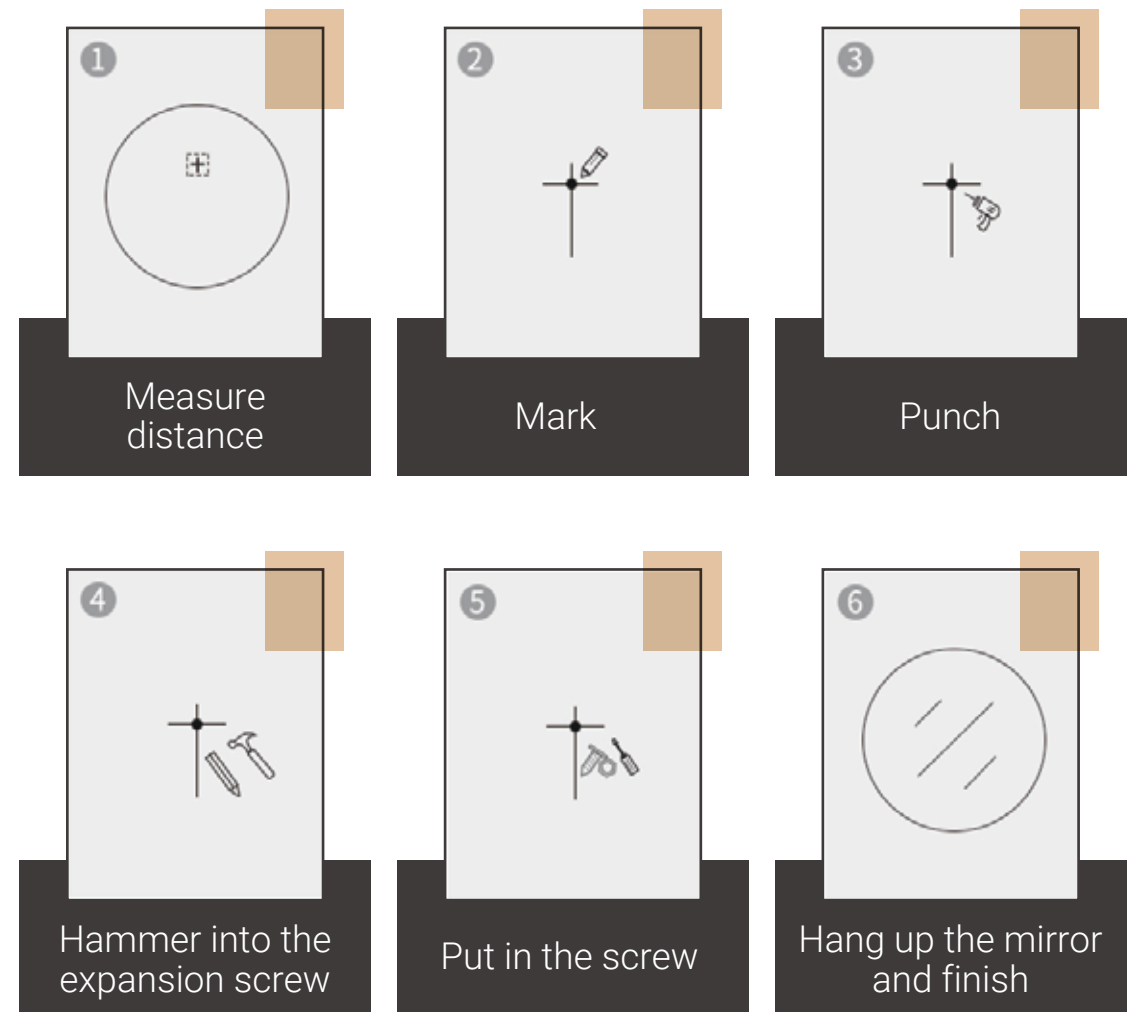

02 INSTALLATION

ATTENTION

The height difference between people is a great thing, but it may be adjusted up and down, and this is a good position for a person when his or her face is in the middle of the mirror. The center of the mirror should be at 160 to 165 cm above the ground before installation. Please be sure that the surface area of the reinforcement capable of being employed is adequate and that the wall is strong enough before installation.

WIRING

RESERVED LINE

POWER CABLE

INSTALLATION METHODS

SIMPLE DESIGN LIGHTS UP YOUR LIFE

PRODUCT RANGE

CHINA LIGHTED
BATHROOM LED MIRROR

LED
MIRROR