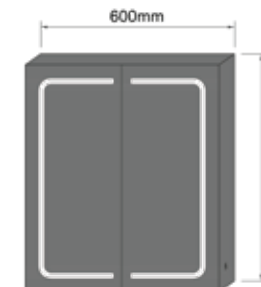

Size:500*700*135mm

Size:800*700*135mm

LM2003

LED BATHROOM MIRROR

Bathroom mirror cabinet
Double sided mirrored door
With glass shelves
With bottom open storage

Size:500*700*120mm

Size:600*700*120mm

LM2004