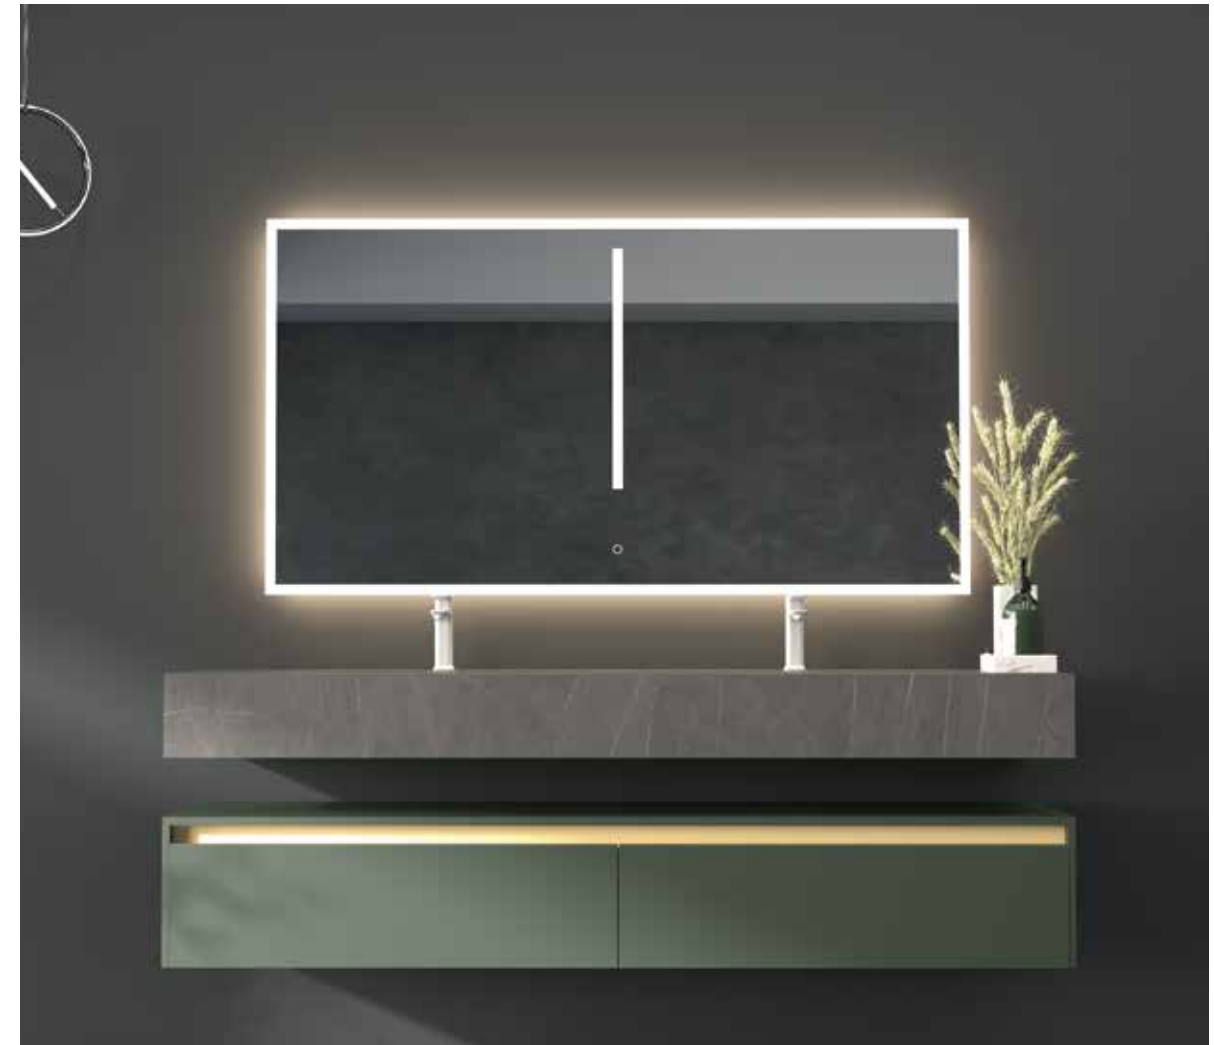

Size
1000*750*35mm
1200*750*35mm
1600*750*35mm