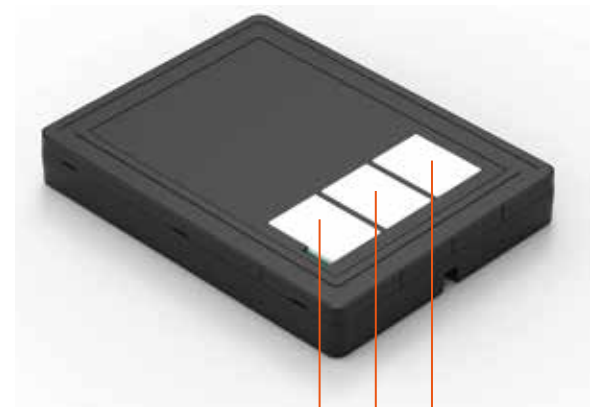

LED BATHROOM MIRROR

- Power sup
- Bluetooth
- Anti-Fog