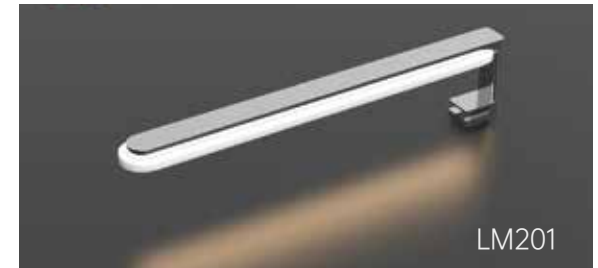

Mirror Lamp