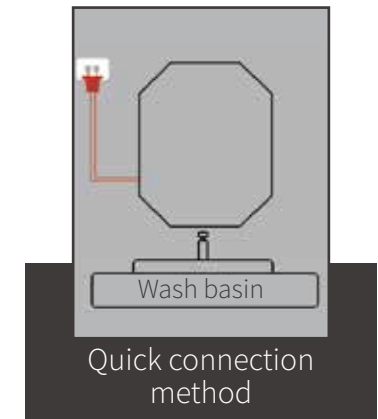

POWER CABLE