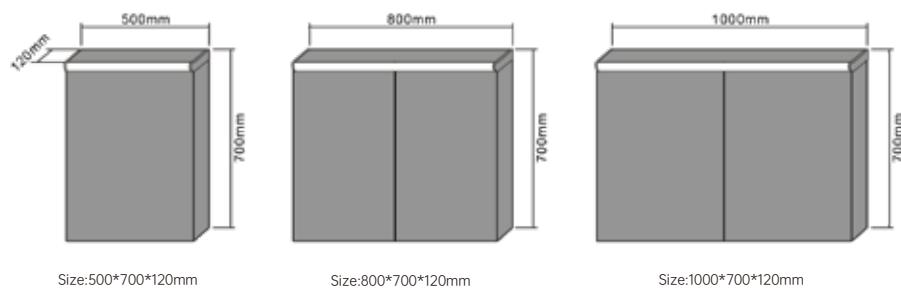

LM2004

LED BATHROOM MIRROR

- Bathroom mirror cabinet
- With aluminum frame
- Double sided mirrored door
- With glass shelves
- With inside socket
- On/off button switch
- IP44 rated