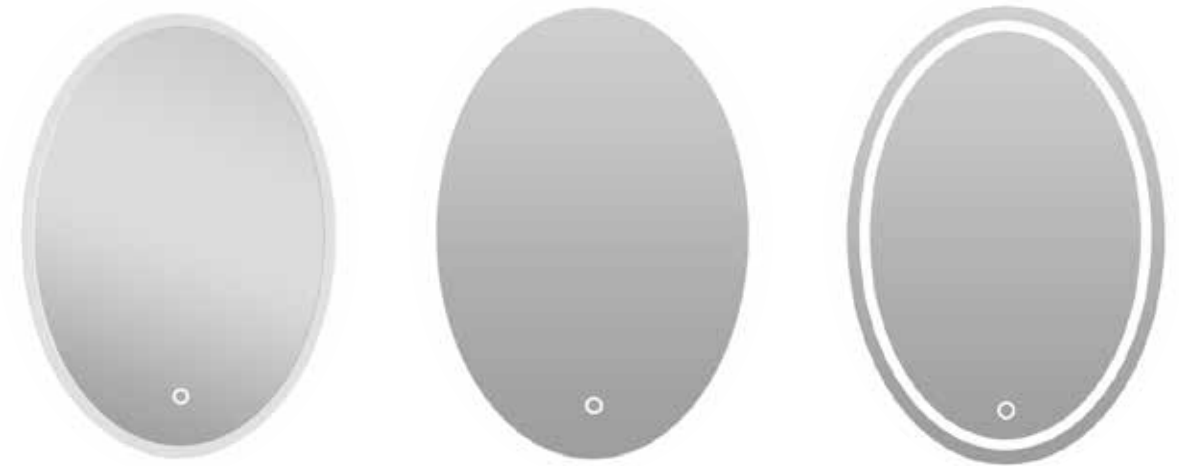

LED BATHROOM MIRROR

5mm HD NO Copper Silver Mirror
AC:100-265V 50/60HZ
LED: SMD2835
CCT: 3000/4000/6500K
CRI:≥85
Functions:
+Touch sensor
+Defogging +Bluetooth
+Clock/Date +3x Magnifying

Size
550*800*35mm
600*900*35mm
700*1000*35mm