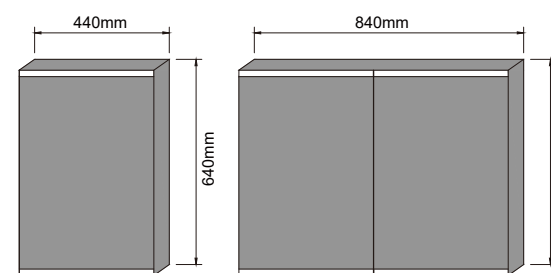

LM2006

LED BATHROOM MIRROR

Bathroom Mirror Cabinet Double
sided mirrored door
With aluminum shelves
With inside socket
IP44 Rated

Size:440*640*120mm

Size:840*640*120mm

MIRROR LAMP

LM002

Model	Surface	Size	Power	MOQ(pcs)
LM002-300A	Aluminum Chrome +Acrylic	300*108*40mm	5.5W	300
LM002-400A		400*108*40mm	5.5W	300
LM002-500A		500*108*40mm	7.5W	300
LM002-600A		600*108*40mm	7.5W	200
LM002-740A		740*108*40mm	7.5W	200
LM002-800A		800*108*40mm	7.5W	200