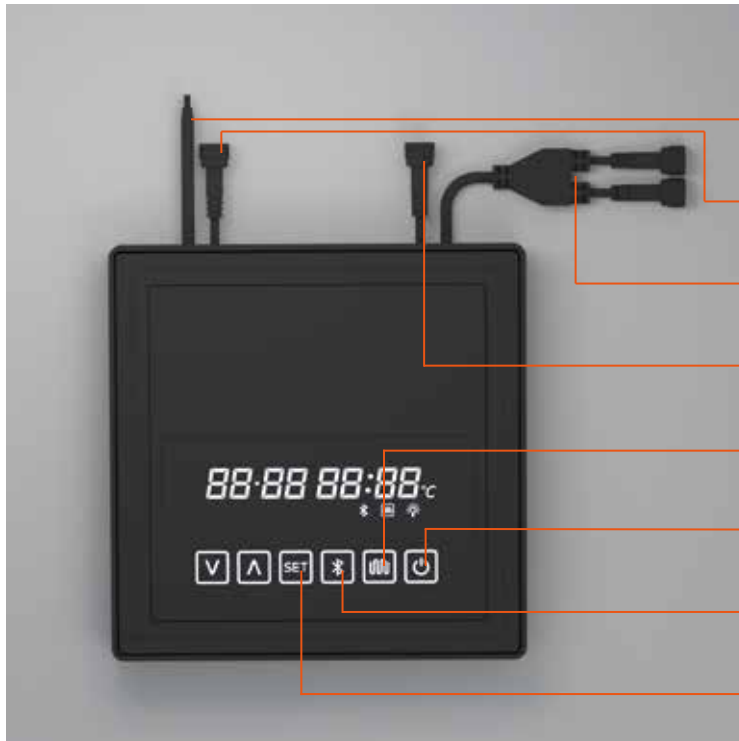

LM1102

LED BATHROOM MIRROR

High Grade LED Bathroom Mirror.

Size
500*1500*30mm
450*1600*35mm

Controller

LED BATHROOM MIRROR

- Power cord
- Anti-Fog Power Supply
- Sound Power Supply
- LED power supply
- Anti-Fog Button
- Power Supply Button
- Bluetooth Button
- Set Button