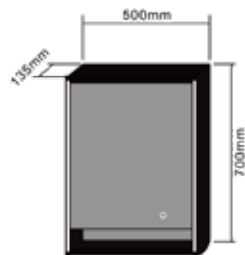

- No door mirror cabinet
- With one glass shelf
- With mirrored back
- With top & bottom backlit
- With acrylic storage case

Size:500*700*120mm

Size:600*700*120mm

LM2002

LED BATHROOM MIRROR

Bathroom Mirror Cabinet
Double sided mirrored door
With aluminum shelves
With inside socket
IP44 Rated

Size:500*700*135mm

Size:800*700*135mm

LM2003

LED BATHROOM MIRROR

Bathroom mirror cabinet
Double sided mirrored door
With glass shelves
With bottom open storage

Size:500*700*120mm

Size:600*700*120mm

LM2004